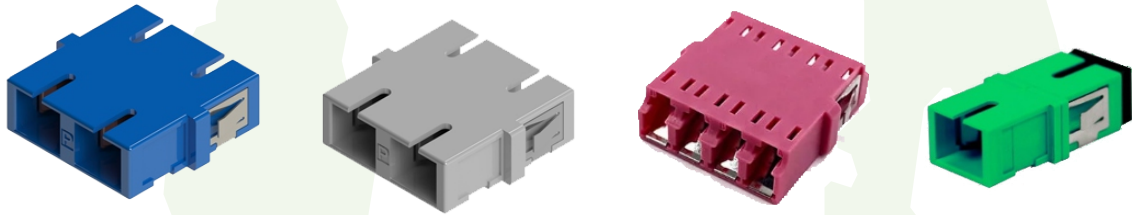

**SC Simplex Adapter SM/MM, GR-326, Zirconia Sleeve, PPS Latches (Flanges)**

NTFASMSX (Ivory)  
NTFASCSSX (Blue)  
NTFASCASX (Green)  
NTFASCQSX (Aqua)  
NTFASCVSX (Violet)

**SC Duplex Adapter SM/MM, GR-326, Zirconia Sleeve, PPS Latches (Flanges)**

NTFASCMDX (Ivory)  
NTFASCSDX (Blue)  
NTFASCADX (Green)  
NTFASCQDX (Aqua)  
NTFASCVDX (Violet)

**LC Duplex Adapter SM/MM, GR-326, Zirconia Sleeve, PPS Latches (Flanges)**

NTFALCMDX (Ivory)  
NTFALCSDX (Blue)  
NTFALCADX (Green)  
NTFALCQDX (Aqua)  
NTFALCVDX (Violet)

**LC Quad Adapter SM/MM, GR-326, Zirconia Sleeve, PPS Latches (Flanges)**

NTFALCMQX (Ivory)  
NTFALCSQX (Blue)  
NTFALCAQX (Green)  
NTFALCQQX (Aqua)  
NTFALCVQX (Violet)

**Options without Flanges**

**ST D mount Adapter SM/MM, Zirconia Sleeve**

NTFASTSX

**FC D Mount Adapter SM/MM, Zirconia Sleeve**

NTFAFCSX