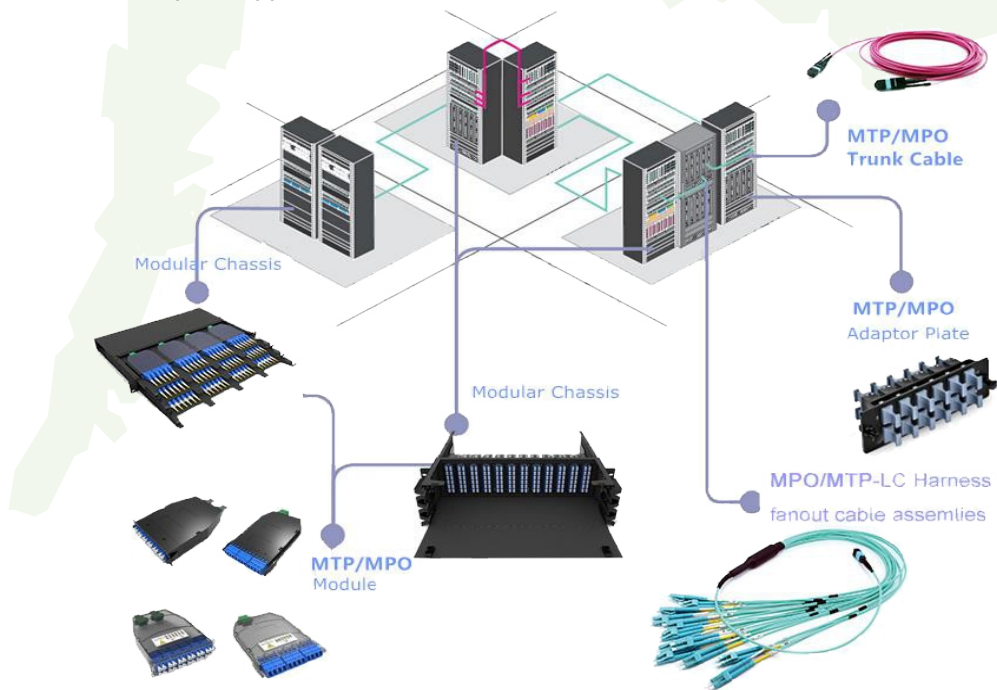

**Features:**

- Finishing: powder coated
- Fits into 19 inch installations
- Fixed&Sliding tray design
- Easy to operate and maintain
- Fixed type, with PC material front transparent cover, convenient for observation and maintenance.
- Made by cold roll steel, electrostatic powder spraying.
- Removable Top for Easier Fiber Cable Management
- Compliant IEC-61754-7, EIA/TIA-604-5 & TIA568.3, TIA-942 & RoHS

MPO fiber optic patch panel, LC, connectors, 1U, 3U,4U, we are manufacturer of MPO fiber optic patch panels and cassettes, MPO cable assemblies and components.

MPO/MTP module Cassettes is mainly used to divide the 12 fibers MPO/MTP connector of the pre-assembled terminal end to the duplex standard connector. By using the simplex or duplex patchcord, the output of the module can be directly connected with the equipments, frame or the client's end.

Available for SM, OM1, OM2,  
OM3, OM4, OM5

LC Duplex Adapter

Available for SM Blue/  
Green, MM Beige,  
OM3 Aqua, OM4 Magenta

MPO/MTP Adapter

Available for Key up-key  
down and Key up-kep up.

**Application:**

Ultra-High density Data center Cabling system and management  
Professional MPO/MTP cabling Solution  
UHD Series is a versatile solution in multiple sizes (1U/2U/4U) and styles for building backbones, data centers and enterprise applications.