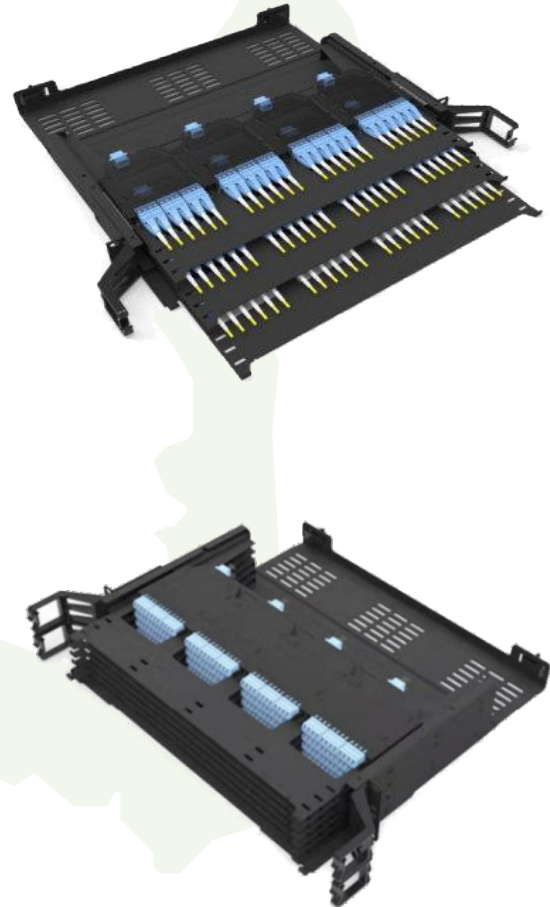

**1U up to 4U UHD MPO/MTP-LC Full cover Fixed Rack mounted Patch panel-12 cassettes**

**Products Description**

Ultra high density MTP/MPO-LC Patch panel and cassettes address today's requirements for increasingly higher density levels, are fitted with 12 Fibers and have array adapters on the front side and MTP/MPO at the rear. This cassette is tailor-made for optimizing cable management, speed deployment, and improving flexibility and manage ability for lower installation costs.

**Features:**

- Finishing: powder coated
- Fits into 19 inch installations
- Fixed&Sliding tray design
- Easy to operate and maintain
- Fixed type, with PC material front transparent cover, convenient for observation and maintenance.
- Made by cold roll steel, electrostatic powder spraying.
- Removable Top for Easier Fiber Cable Management
- Compliant IEC-61754-7, EIA/TIA-604-5 & TIA568.3, TIA-942 & RoHS

**Products Description:**

The panel is made with cold rolled sheet and frosted painting; cassette is made with aluminum, and adapter plate is made with plastic. the cassette is fixed on the panel with pressing valve.

MPO fiber optic patch panel, LC, connectors, 1U, 3U,4U, we are manufacturer of MPO fiber optic patch panels and cassettes, MPO cable assemblies and components.

MPO/MTP module Cassettes is mainly used to divide the 12 fibers MPO/MTP connector of the pre-assembled terminal end to the duplex standard connector. By using the simplex or duplex patchcord, the output of the module can be directly connected with the equipments, frame or the client's end.